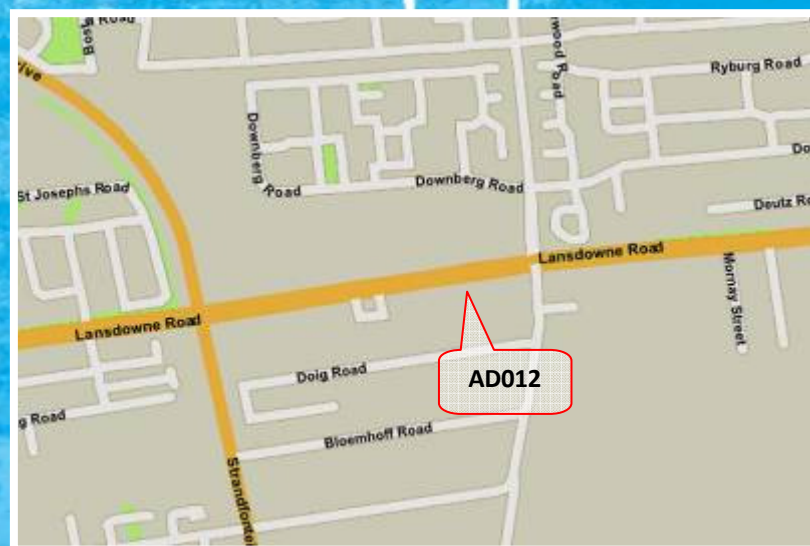

**BILL
BOARDS**

AD012

Lansdowne Road, Wetton, Cape Town

SITE LOCATION	LANSDOWNE ROAD, WETTON, CAPE TOWN
MEDIA DESCRIPTION	BILLBOARD, SINGLE SIDED, EXTERNALLY ILLUMINATED
SIZE (H x W)	3m x 6m
SUBSTRATE	FLEXFACE – POCKET & BAR SYSTEM
LSM	4 - 7
DAILY TRAFFIC COUNT	40 000
ROAD GRADING	PREMIUM VIEWING ANGLE – HEAD ON
COMMERCIAL INTERESTS	OPPOSITE A PRIMARY SCHOOL, ON ROUTE TO OLD STRANFONTEIN RD, OTTERY