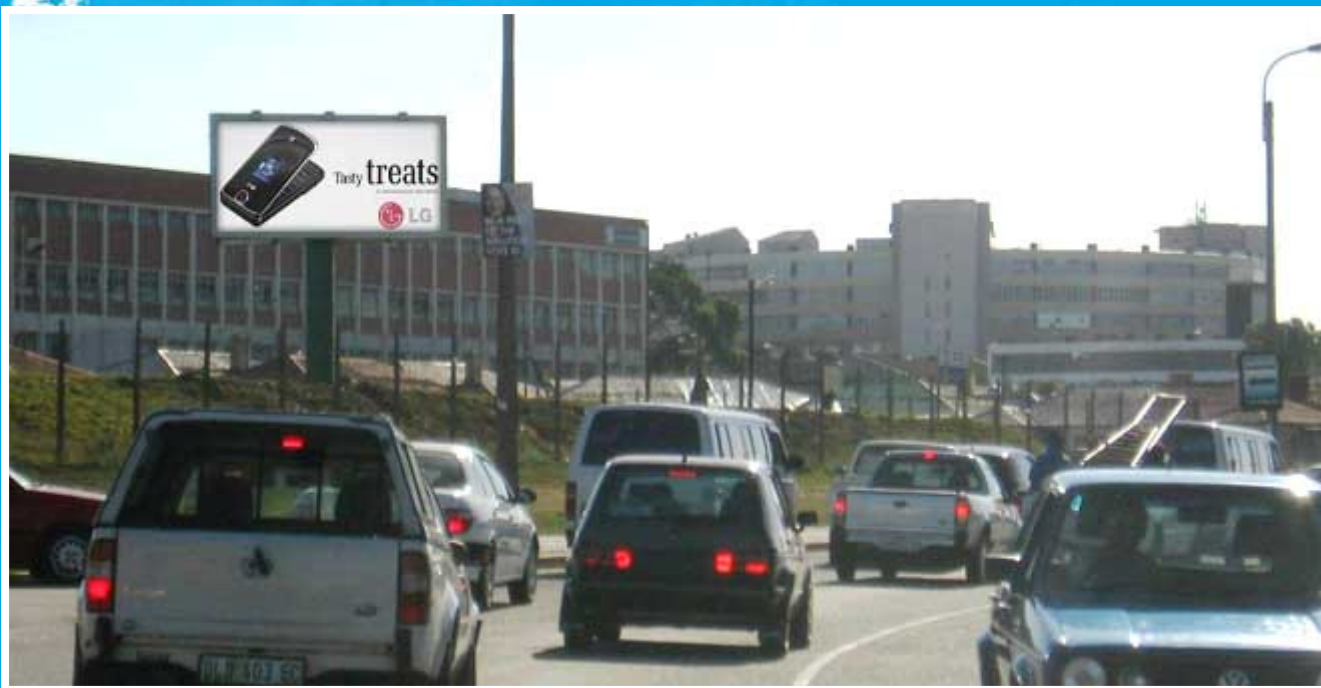

**BILL
BOARDS**

AD019

Harrower Road, PE, Eastern Cape

SITE LOCATION	MOREWAG PRIMARY SCHOOL, KENSINGTON, PE, EASTERN CAPE
MEDIA DESCRIPTION	BILLBOARD, DOUBLE SIDED, EXTERNALLY ILLUMINATED
SIZE (H x W)	3m x 6m
SUBSTRATE	FLEXFACE – POCKET & BAR SYSTEM
LSM	5 - 7
DAILY TRAFFIC COUNT	TBC
ROAD GRADING	IMPACT
COMMERCIAL INTERESTS	ON ROUTE TO 2010 WORLD CUP STADIUM

MEDIA RATE PM	R 10,000.00 per face
PRINT & PRODUCTION RATE	R 180.00 pm ²

All prices are quoted net and excludes VAT.

get more out

0800 OUTDOOR | www.adreach.co.za