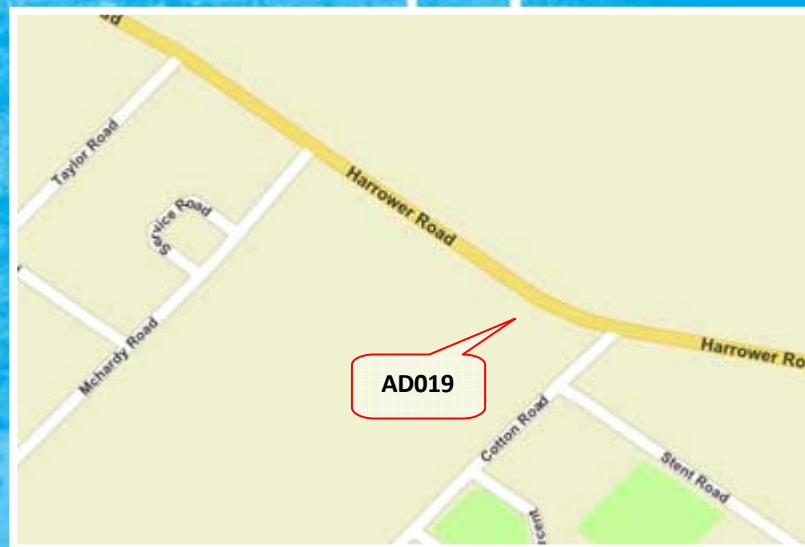

**BILL
BOARDS**

AD019

Harrower Road, PE, Eastern Cape

SITE LOCATION	MOREWAG PRIMARY SCHOOL, KENSINGTON, PE, EASTERN CAPE
MEDIA DESCRIPTION	BILLBOARD, DOUBLE SIDED, EXTERNALLY ILLUMINATED
SIZE (H x W)	3m x 6m
SUBSTRATE	FLEXFACE – POCKET & BAR SYSTEM
LSM	5 - 7
DAILY TRAFFIC COUNT	TBC
ROAD GRADING	IMPACT
COMMERCIAL INTERESTS	ON ROUTE TO 2010 WORLD CUP STADIUM